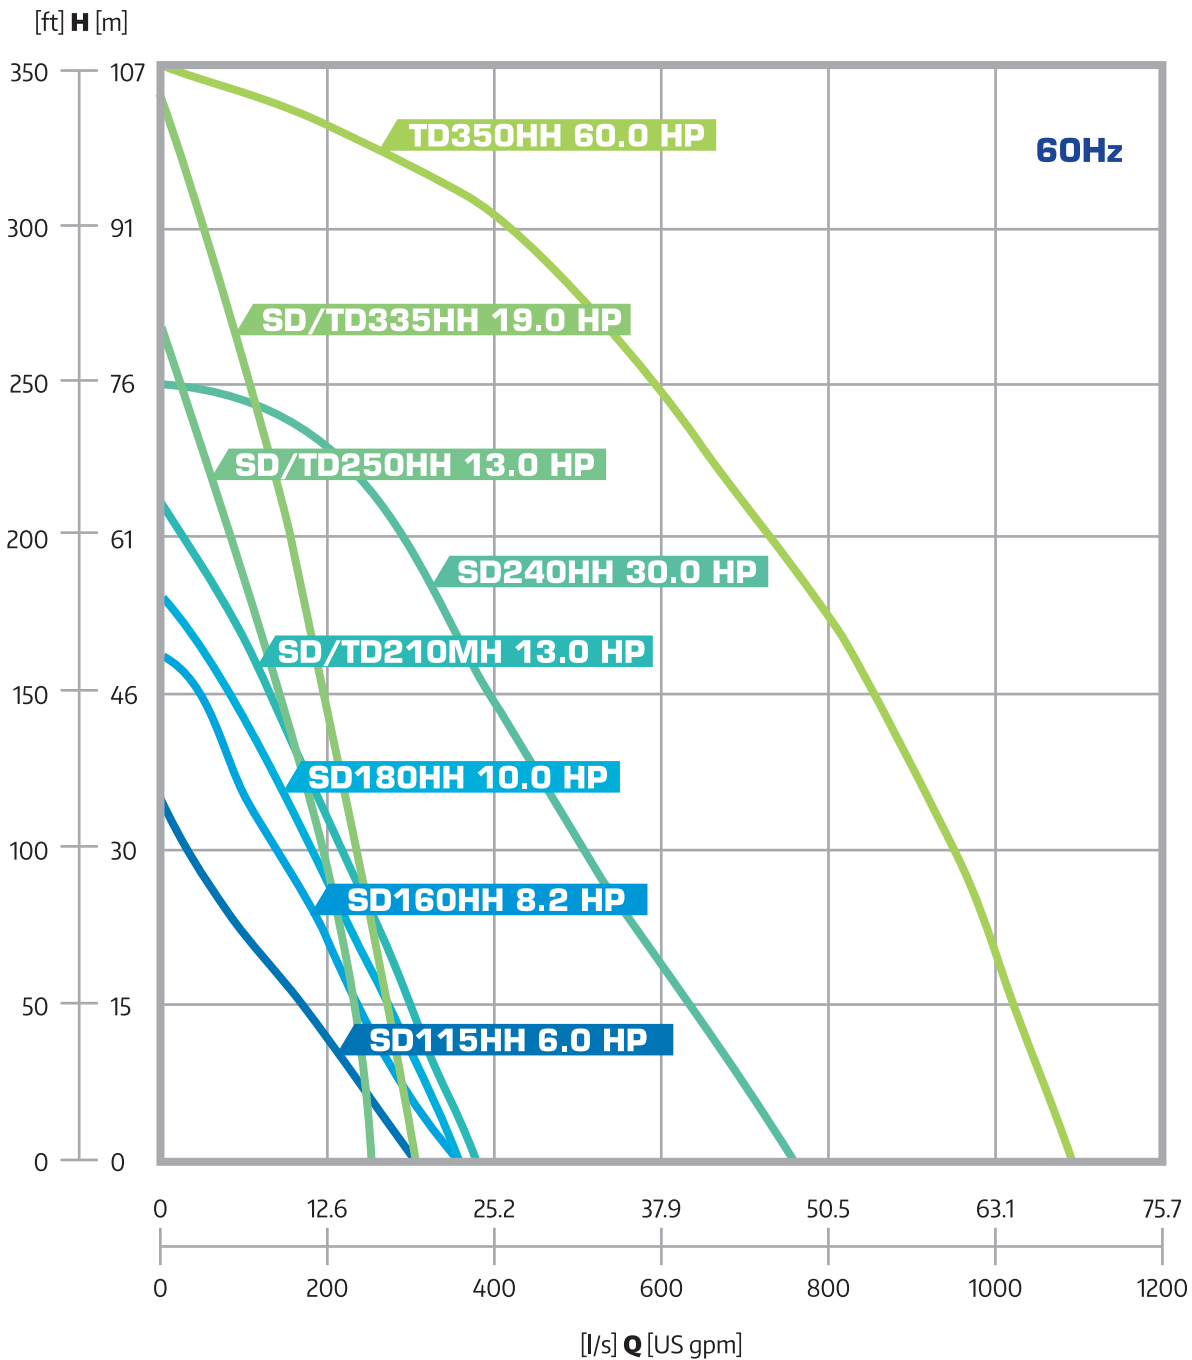

HEAVY DUTY SUBMERSIBLE DEWATERING PUMPS
FOR CONSTRUCTION, MINING AND INDUSTRY

PERFORMANCE RANGE - HIGH HEAD

Peak Mechanical, LLC

P.O. Box 725 • Osburn, Idaho 83849 400 West Mullan Ave • Osburn, Idaho 83849
Telephone: 208-556-6008 • Fax: 208-753-7008 • apexheavyduty.com